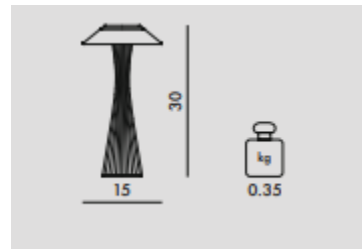

SPACE Outdoor

A table lamp with an elongated shape: the silhouette recalls the shapes of the Space Needle, the tower that made the Seattle skyline famous.

- Brand:* **KARTELL**
Item type: Outdoor Table Lamp
Item code: 9225/XX
Designer: Adam Tihany
Color: Chrome
Dimension: Ø15 x 30cm